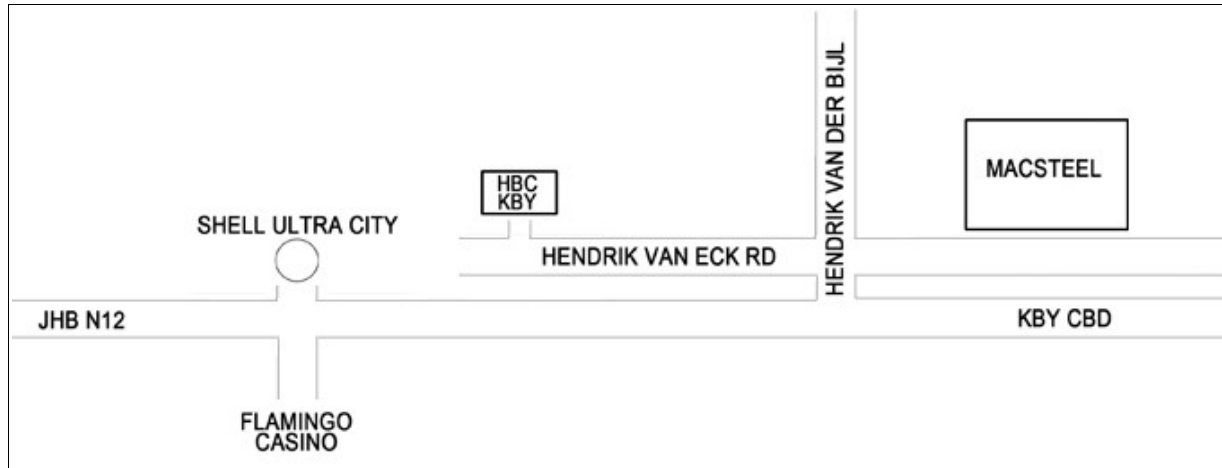

Kimberley

From JHB

Drive past Shell Ultra City on left
1st road left (Hendrik van der Bijl)
1st road right (Hendrick van Eck)
Drive 600m on right nr 24

From Kimberley

Take N12/Transvalia road to JHB
Past Isuzu
Over Bridge
Past Macsteel on right
Exit 1st right (Hendrik van der Bijl)
Exit 1st left (Hendrik van Eck)
Drive 600m, on right no 24