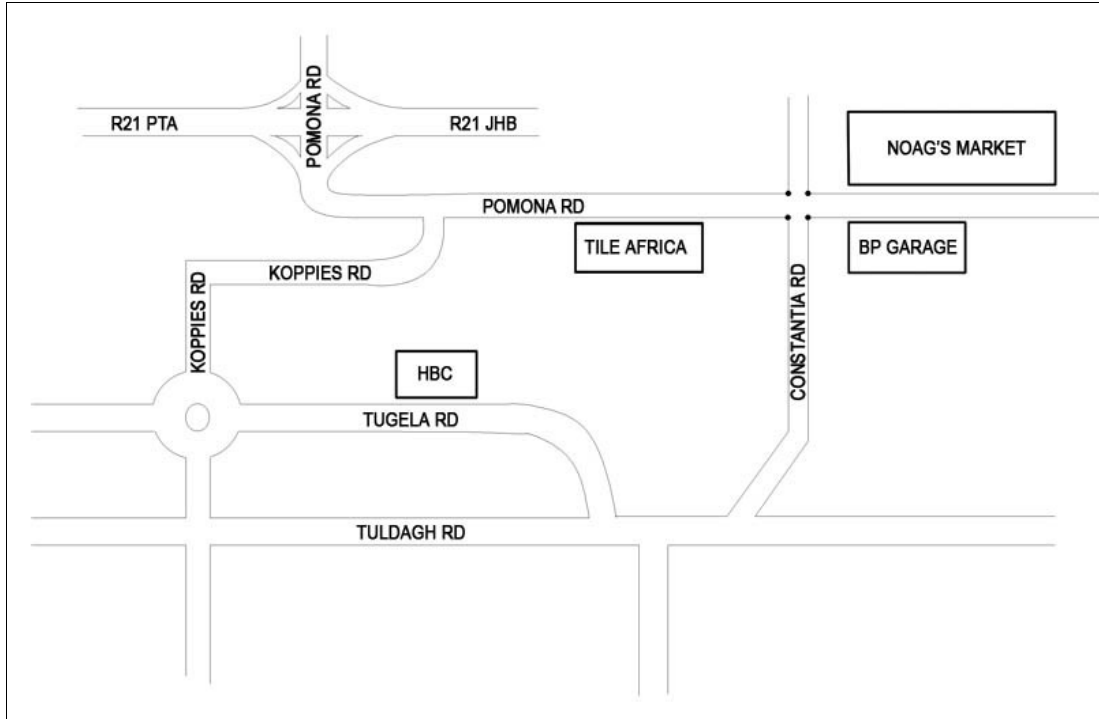

## **From Pretoria**

Ruth to OR Thambo  
Exit Pamona off ramp  
At the robot right over the highway  
Drive 100m, exit Right on to  
Koppies road  
At traffic circle 1st left on Tugela  
Drive 700m on left nr 7

## **From JHB**

Drive on R21 N past OR Thambo  
Exit Left on Voortrekker Road  
Robot Left (Keep Right)  
Exit right to Pamona road  
Drive 2km, past Engin Garage  
At BP garage, turn left on Constantia  
Drive 700m, turnarrow right  
Over stop street  
Turn right onto Tugela road  
100m. Nr7 on right